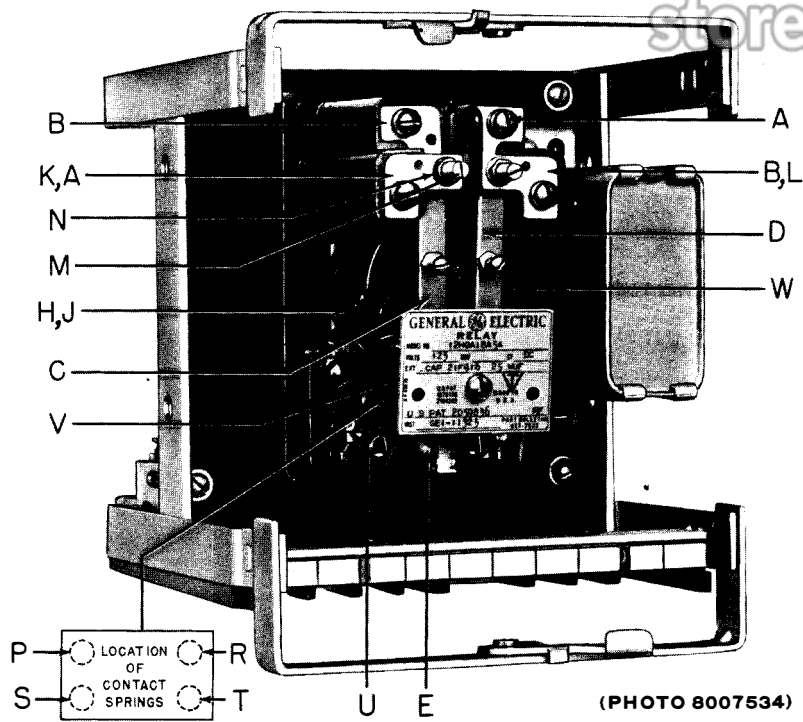

Fig. 5. Type HGA18 relay unit removed from enclosing case