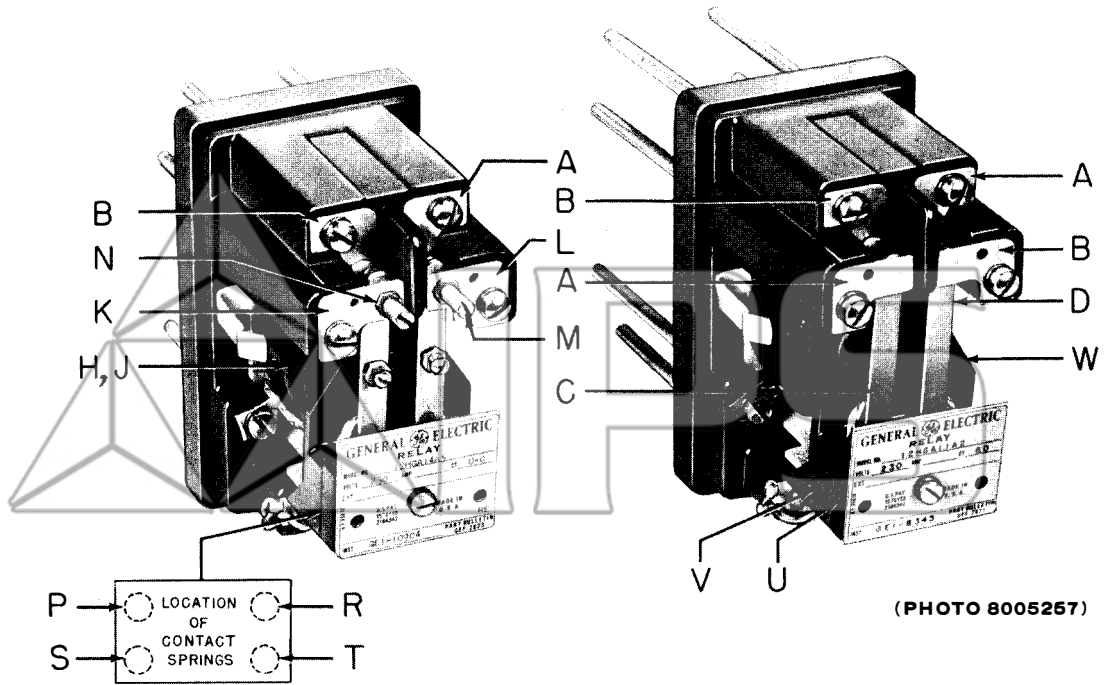

Example:

store.ips.us

To find catalog number of adjustable stationary contact for model 12HGA14A6 relay:

- (1) Figure 3 on page 3 indicates that reference letter for adjustable stationary contact is "M".
- (2) Locate reference letter "M" in column headings on page 4.
- (3) At intersection of "M" column and model 12HGA14A line find numeral "1". Complete reference symbol is therefore "M-1". Referring to page 7, catalog number is found to be 6076469G1 (two required per relay).