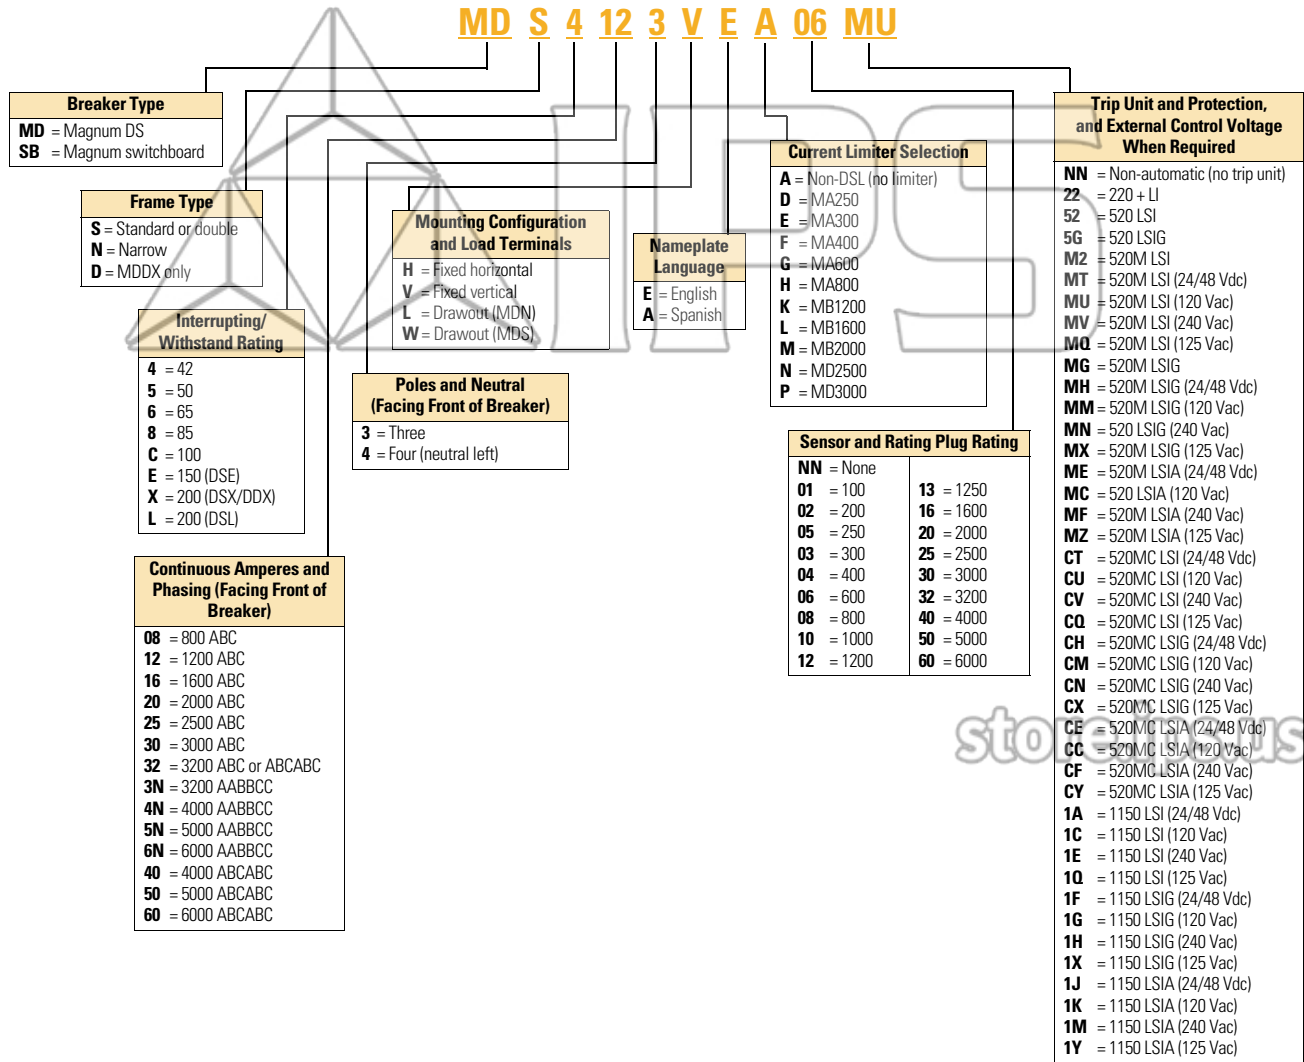

Catalog Number Selection

Magnum DS ANSI Breaker Product Family

### Power Circuit Breakers